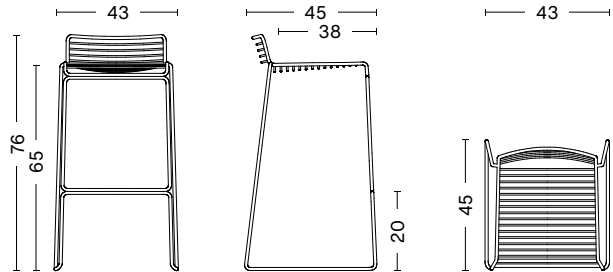

CONSTRUCTION

Solid steel bar chair in 11 mm welded wire featuring an outdoor powder coating. Comes with pre-mounted gliders.

COLOURS

ASPHALT
GREY

BLACK

FALL
GREEN

RUST

WHITE

DIMENSIONS

LOW

WIDTH / 43 cm / 16.93"
DEPTH / 45 cm / 17.72"
HEIGHT / 76 cm / 29.92"
SEAT HEIGHT / 65 cm / 25.59"
SEAT DEPTH / 38 cm / 14.96"

HIGH

WIDTH / 44 cm / 17.32"
DEPTH / 47 cm / 18.5"
HEIGHT / 86 cm / 33.86"
SEAT HEIGHT / 75 cm / 29.53"
SEAT DEPTH / 38 cm / 14.96"