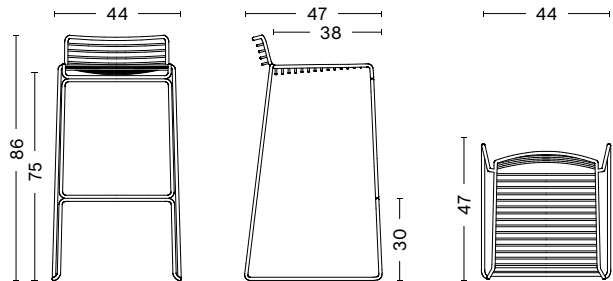

DIMENSIONS

LOW

WIDTH / 43 cm / 16.93"
DEPTH / 45 cm / 17.72"
HEIGHT / 76 cm / 29.92"
SEAT HEIGHT / 65 cm / 25.59"
SEAT DEPTH / 38 cm / 14.96"

HIGH

WIDTH / 44 cm / 17.32"
DEPTH / 47 cm / 18.5"
HEIGHT / 86 cm / 33.86"
SEAT HEIGHT / 75 cm / 29.53"
SEAT DEPTH / 38 cm / 14.96"