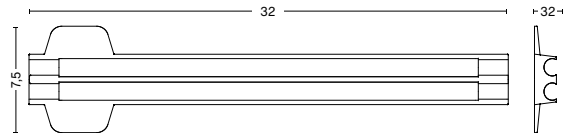

OPTIONS

FLOOR LINKING DEVICE / Grey plastic.

TESTS

EN 1728 domestic UK

DOWNLOADS

Packshots and lifestyle photos, 2D / 3D files, care and maintenance instructions, test certificates, product fact sheets, and product presentations are available in our Image Bank at hay.com.

[Link to downloads.](#)